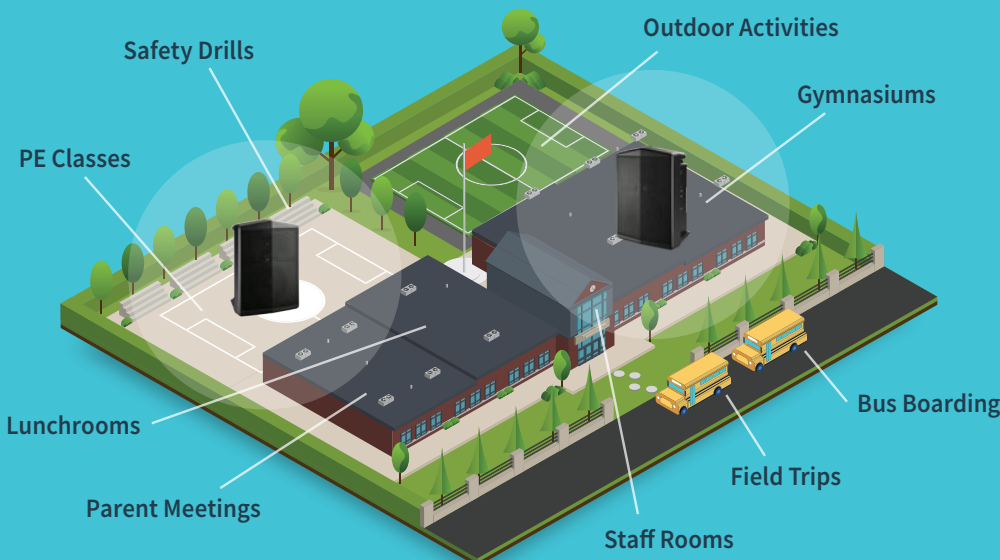

Keep your students engaged, everywhere

New Flexmike is
28% smaller &
33% lighter

Lightspeed Mobile PA

It's a simple, reliable way to bring clear audio to large, active learning spaces

Ready to go right out of the box, Mobile PA delivers powerful audio with high speech intelligibility to students in larger spaces in and around the school.

Instructional audio that goes where it's needed, when it's needed

Because the barriers to listening are even more impactful in outdoor and large, active spaces, keeping students engaged is an ongoing challenge. Mobile PA is an easy-to-use, portable instructional audio system that requires no set up, special training or complicated connections.

High-quality wireless microphones for both teachers and students

Designed for education, these wireless microphones effortlessly project the natural voice to reduce strain and fatigue.