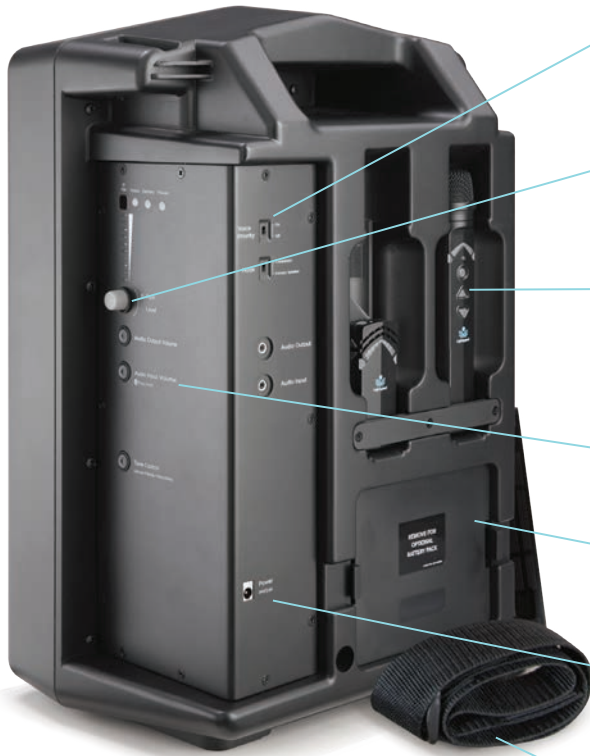

Keep your students engaged, everywhere

New Flexmike is
28% smaller &
33% lighter

Lightspeed Mobile PA

It's a simple, reliable way to bring clear audio to large, active learning spaces

Ready to go right out of the box, Mobile PA delivers powerful audio with high speech intelligibility to students in larger spaces in and around the school.

LIGHTWEIGHT
TEACHER
PENDANT MIC

STUDENT
PASS-AROUND
MIC

Grab-and-go operation, packed with features

Voice Priority

Mute background music when microphone is in use

One-Button Control

On/off and volume for audio input, output and tone

Built-in Microphone Storage and Charging Cradle

No more searching for mics and waiting for them to recharge

Bluetooth Enabled

Wirelessly connect mobile devices

Removable Battery

Fast-charging battery runs for a full school day on a 4-5 hour charge

Dual Power Source

Connect to AC or use the battery for full mobility

Easy to Move

Includes sturdy carrying strap and integrated handle

Mobile PA

Portable Audio System

Specifications

Wireless Communication	Access Technology (1.9 GHz)
Wireless Transmission Range	Up to 200 ft. (60m) open field
Bluetooth Transmission Range	Up to 33 ft. (10m)
Speaker System	Two integrated transducers (woofer & tweeter)
Power Output	40 watts RMS
Frequency Response	120 Hz - 13 kHz (-10dB)
DC Power Input	24V/2.5A
Audio Input One	3.5mm input
Audio Output One	3.5mm output
Tone Control	Bass/treble adjustment
Dimensions	H406 x W267 x D191mm)
Weight with battery	Less than 5 Kgms