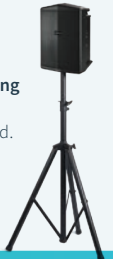

Double the power with a companion speaker

Users can configure a second Mobile PA as a wireless companion speaker to double the power and coverage area for even larger spaces.

Dual-speaker versatility

With tweeter and woofer speakers, Mobile PA is optimized both for voice and full-range audio reproduction.

Elevated mounting
Integrated insert for optional tripod.

Access Technology makes it better

Superior wireless performance

Longer wireless range, no interference, no impact to wi-fi, and scalable to your evolving technology and instruction