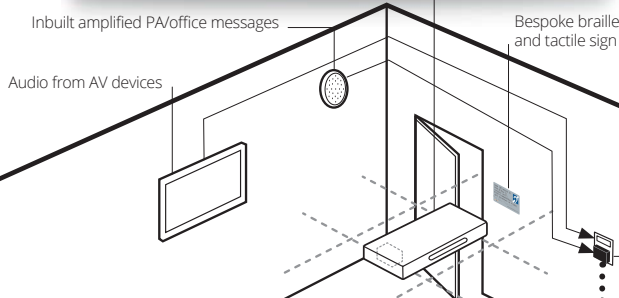

SUGGESTED SPECIFICATION ARTWORK FOR UCONNECT MINI AND CEILING MOUNTED TOPCAT SPEAKER SOUNDFIELD

TOPCAT SPEAKER

Flat panel technology delivers high quality sound distribution. Teacher Flexmike and student Sharemike pairs to Topcat speaker. GPO is concealed inside speaker (shown with panel off)

UCONNECT MINI IN-WALL INTERFACE

Detailed installation instructions including template See hearandlearn.com.au/install
Hole cutout size for basket H250 x W285 x D95mm

SecureSlide requires 300mm clearance on the right hand side of UConnect Mini Wall Panel

TransmitterTray with SecureSlide shown open.

The UConnect Mini Wall Panel is mounted 1000mm from the bottom edge to the floor. It must be unobstructed and in line of sight to all learners in the learning space.