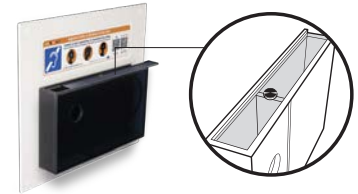

✓ LOW FOOTPRINT
low profile UConnect Mini and ceiling mounted Topcat speaker includes the smallest cable free teacher microphone, Exciter speaker technology and bass speaker for optimal screen audio distribution.

✓ COMPLIANCE READY
Hearing augmentation is achieved by UConnect's collection of inbuilt amplified audio including PA and its transmission to receivers in hearing aids. Expert Access Consultant Report on Compliance Readiness available on request.

✓ AGNOSTIC & AGILE
UConnect Mini is future proofed to any changes in brands of receivers supplied to learners by the Federal Government. Any hearing aid transmitter can be connected seamlessly.

✓ QUALITY AUDIO
Bespoke internal electronics makes audio hearing augmentation 'plug and play' ready.

✓ LOCAL
All audio signals and PA are augmented to hearing aided learners, teachers and visitors.

✓ SIGNAGE
Required braille and tactile bespoke signage with simple and child friendly operating instructions supplied.

✓ SECURE
UConnect Mini SecureSlide System guarantees that hearing aid transmitters are secure, protected and always accessible.