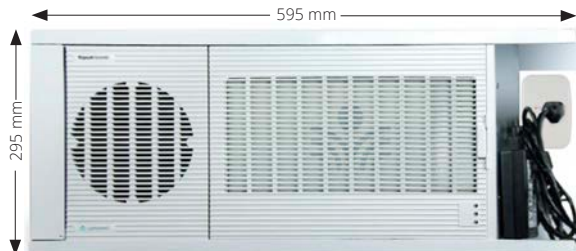

SUGGESTED SPECIFICATION ARTWORK FOR UCONNECT MINI AND CEILING MOUNTED TOPCAT SPEAKER SOUNDFIELD

TOPCAT SPEAKER

Flat panel technology delivers high quality sound distribution. Teacher Flexmike and student Sharemike pairs to Topcat speaker. GPO is concealed inside speaker (shown with panel off)