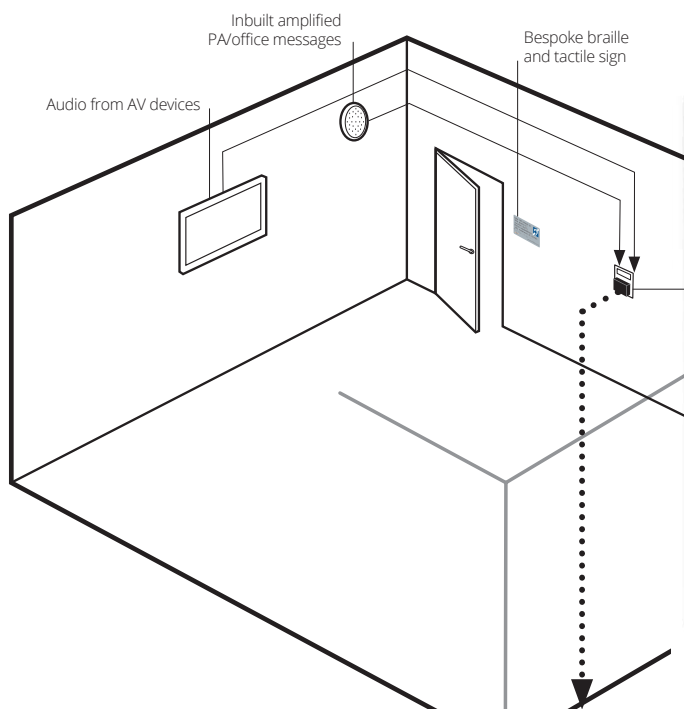

SUGGESTED SPECIFICATION ARTWORK FOR UCONNECT MINI

UCONNECT MINI IN-WALL INTERFACE
Detailed installation instructions including template See hearandlearn.com.au/install
Hole cutout size for basket H250 x W285 x D95mm