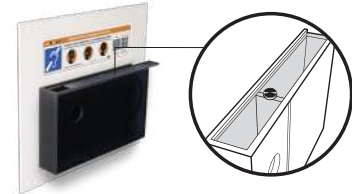

Expert Access Consultant Report on Compliance Readiness available on request.

- ✓ **UCONNECT MINI IN-WALL INTERFACE**
  Hear and Learn UConnect Mini is a high quality in-wall interface for connection to portable or fixed transmitters. Featuring a steel construction with a polycarbonate TransmitterTray and the SecureSlide System. UConnect Mini is free from trip risks with no unsecured or visible power cables from power outlets.
- ✓ **LOW FOOTPRINT**
  Low profile UConnect Mini features slimline design with no ligature risk.
- ✓ **COMPLIANCE READY**
  Hearing augmentation is achieved by UConnect's collection of inbuilt amplified audio including PA and its transmission to receivers in hearing aids. Expert Access Consultant Report on Compliance Readiness available on request.

- ✓ **AGNOSTIC & AGILE**
  UConnect Mini is future proofed to any changes in brands of receivers supplied to learners by the Federal Government. Any hearing aid transmitter can be connected seamlessly.
- ✓ **QUALITY AUDIO**
  Bespoke internal electronics makes audio hearing augmentation 'plug and play' ready.
- ✓ **LOCAL**
  All audio signals and PA are augmented to hearing aided learners, teachers and visitors.

- ✓ **SECURE**
  UConnect Mini SecureSlide System guarantees that hearing aid transmitters are secure, protected and always accessible.

- ✓ **SIGNAGE**
  Required braille and tactile bespoke signage with simple and child friendly operating instructions supplied.

- ✓ **PA PRIORITY**
  Hearing aided people receive 100% prioritised PA messages, free from other audio, maximising their safety.

SUGGESTED SPECIFICATION WORDING FOR EACH LEARNING AND GATHERING SPACE WITH INBUILT AMPLIFIED AUDIO (PA, SCREEN AUDIO)

"HEAR AND LEARN UCONNECT MINI WITH BRAILLE SIGN AND ASSOCIATED ELECTRONICS AND POWER SUPPLIES / GPOS"