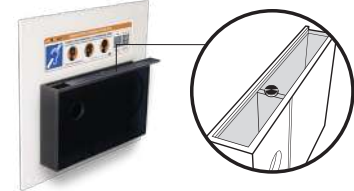

Expert Access Consultant Report on Compliance Readiness available on request.

- ✓ **UCONNECT MINI IN-WALL INTERFACE**
  Hear and Learn UConnect Mini is a high quality in-wall interface for connection to portable or fixed transmitters. Featuring a steel construction with a polycarbonate TransmitterTray and the SecureSlide System. UConnect Mini is free from trip risks with no unsecured or visible power cables from power outlets.
- ✓ **LOW FOOTPRINT**
  Low profile UConnect Mini features slimline design with no ligature risk.
- ✓ **COMPLIANCE READY**
  Hearing augmentation is achieved by UConnect's collection of inbuilt amplified audio including PA and its transmission to receivers in hearing aids. Expert Access Consultant Report on Compliance Readiness available on request.

- ✓ **AGNOSTIC & AGILE**
  UConnect Mini is future proofed to any changes in brands of receivers supplied to learners by the Federal Government. Any hearing aid transmitter can be connected seamlessly.
- ✓ **QUALITY AUDIO**
  Bespoke internal electronics makes audio hearing augmentation 'plug and play' ready.
- ✓ **LOCAL**
  All audio signals and PA are augmented to hearing aided learners, teachers and visitors.
- ✓ **SIGNAGE**
  Required braille and tactile bespoke signage with simple and child friendly operating instructions supplied.

- ✓ **SECURE**
  UConnect Mini SecureSlide System guarantees that hearing aid transmitters are secure, protected and always accessible.